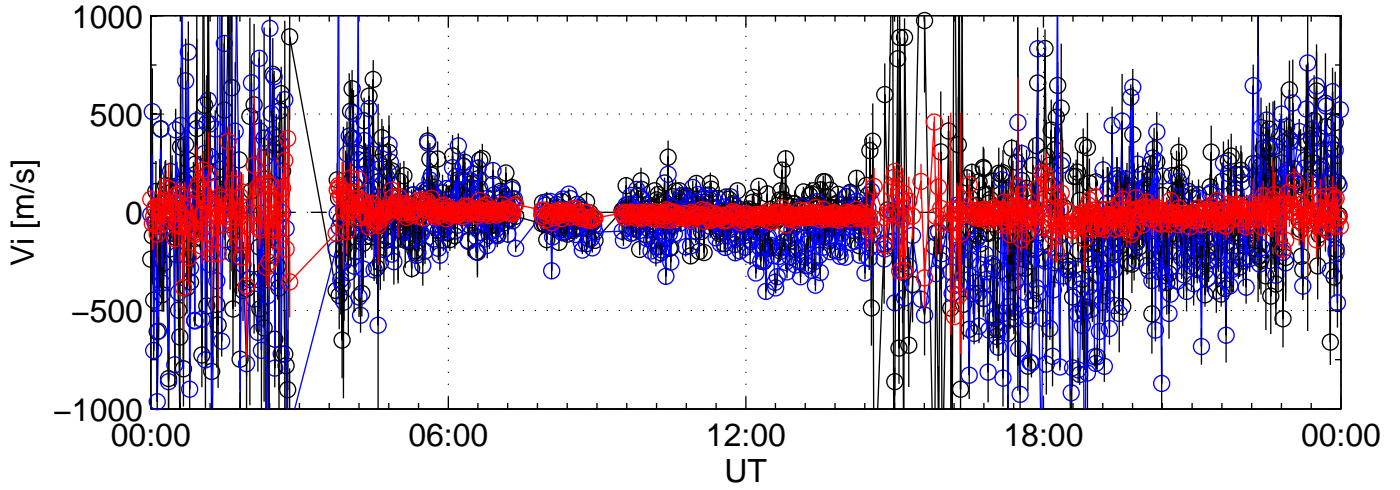

2005-09-20 kst t2pl 0000sec black:North, blue:East, red:Up

2005-09-20 kst t2pl 0000sec black:North, blue:East