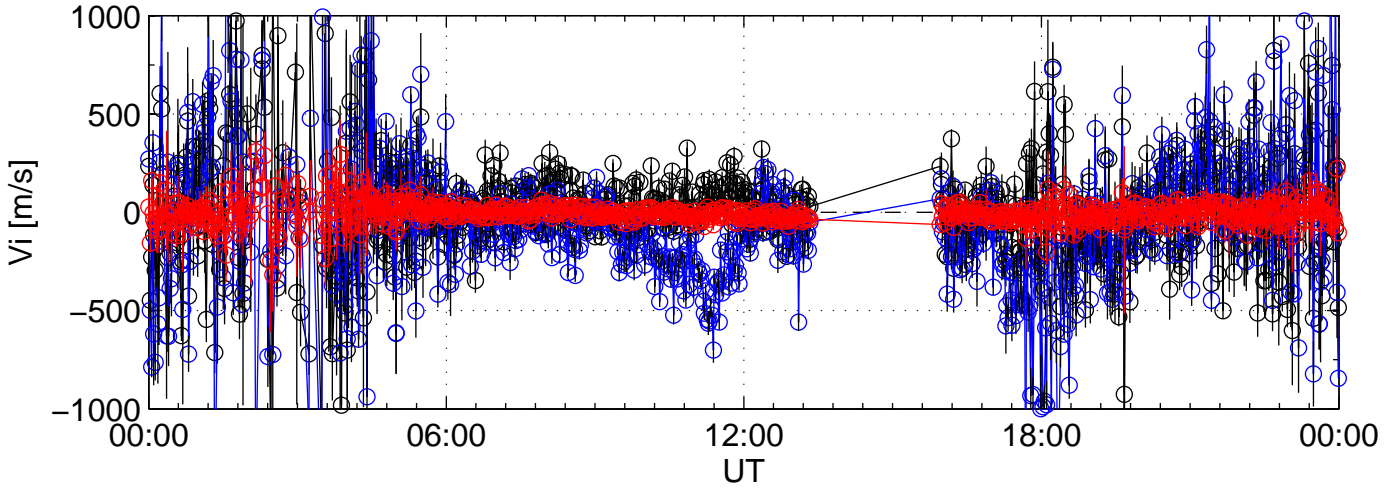

2005-09-18 kst t2pl 0000sec black:North, blue:East, red:Up

2005-09-18 kst t2pl 0000sec black:North, blue:East