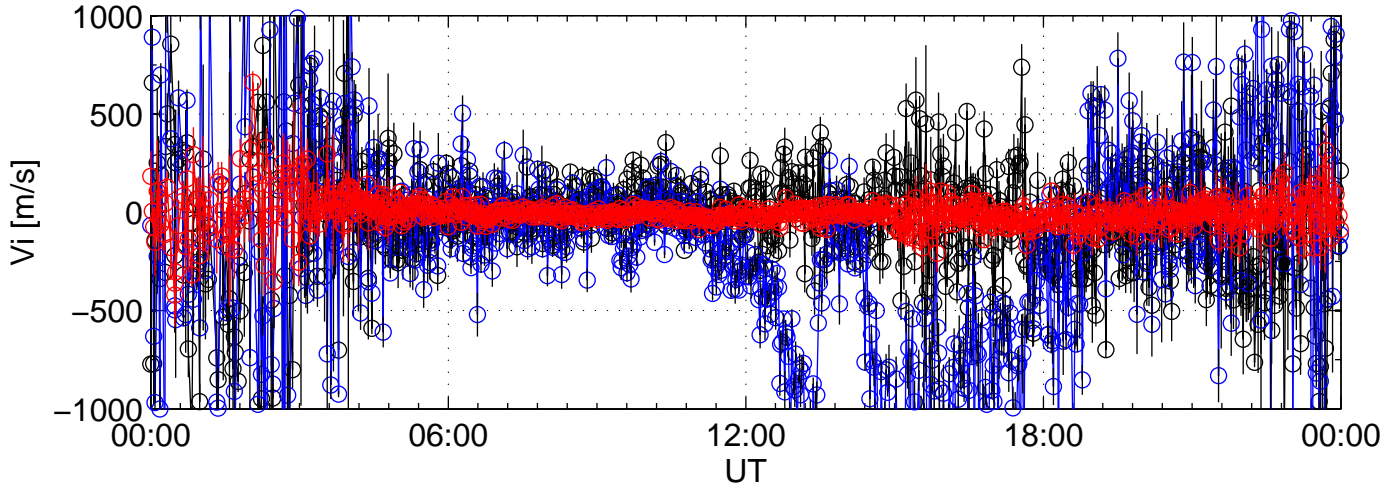

2005-09-17 kst t2pl 0000sec black:North, blue:East, red:Up

2005-09-17 kst t2pl 0000sec black:North, blue:East