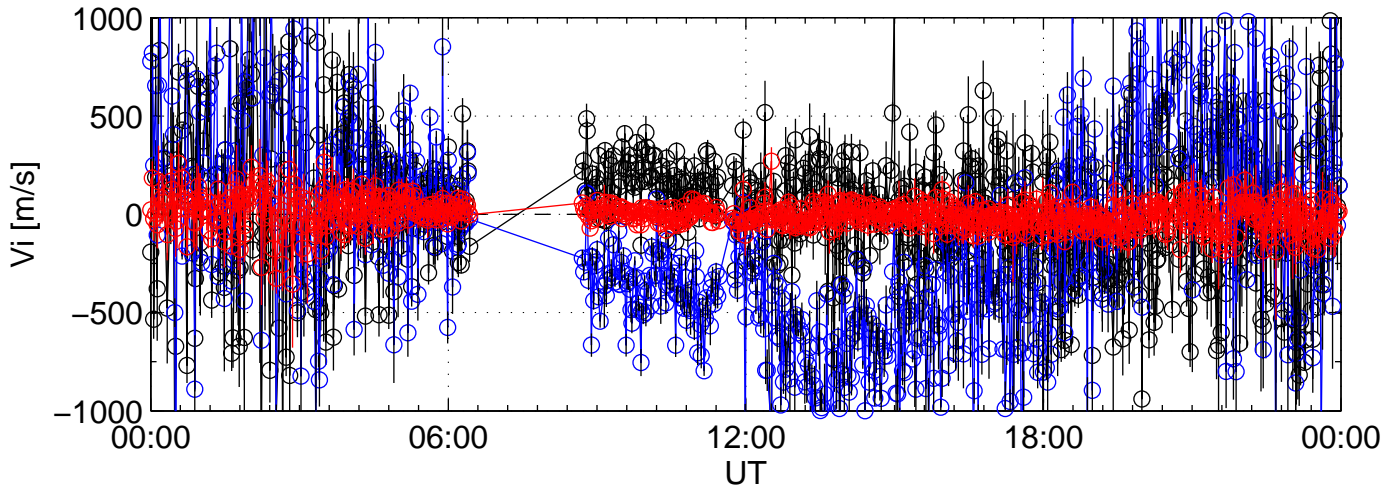

2005-09-16 kst t2pl 0000sec black:North, blue:East, red:Up

2005-09-16 kst t2pl 0000sec black:North, blue:East