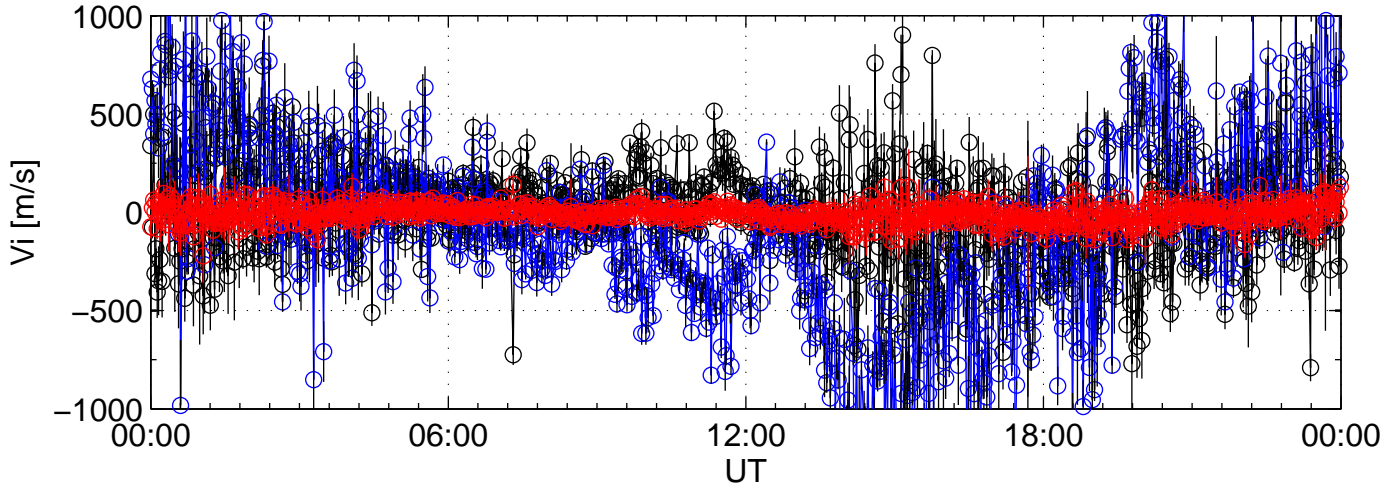

2005-09-14 kst t2pl 0000sec black:North, blue:East, red:Up

2005-09-14 kst t2pl 0000sec black:North, blue:East