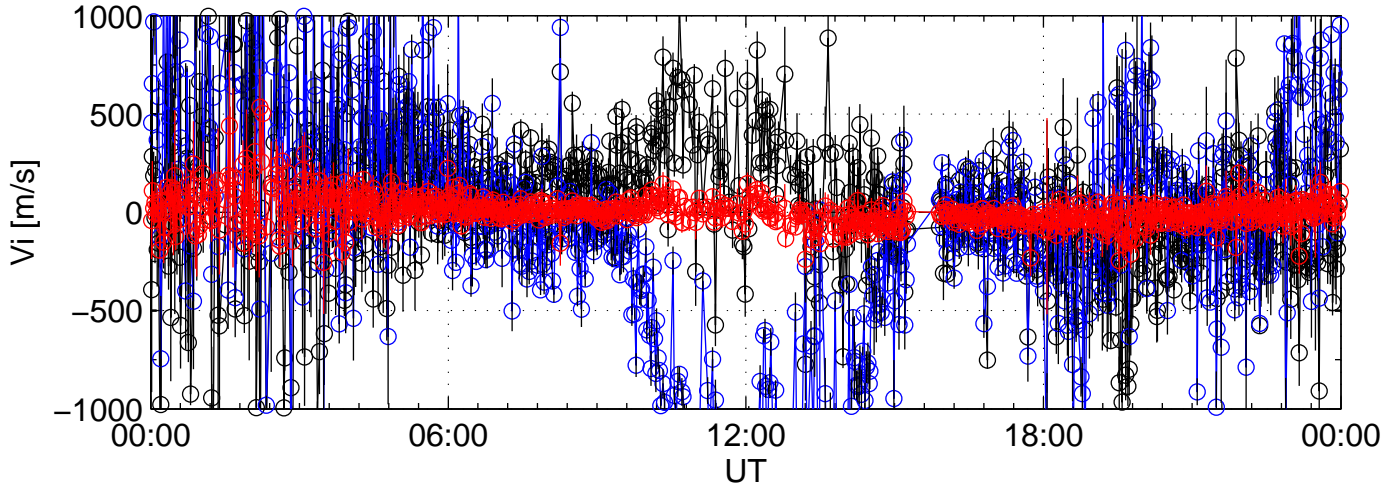

2005-09-13 kst t2pl 0000sec black:North, blue:East, red:Up

2005-09-13 kst t2pl 0000sec black:North, blue:East