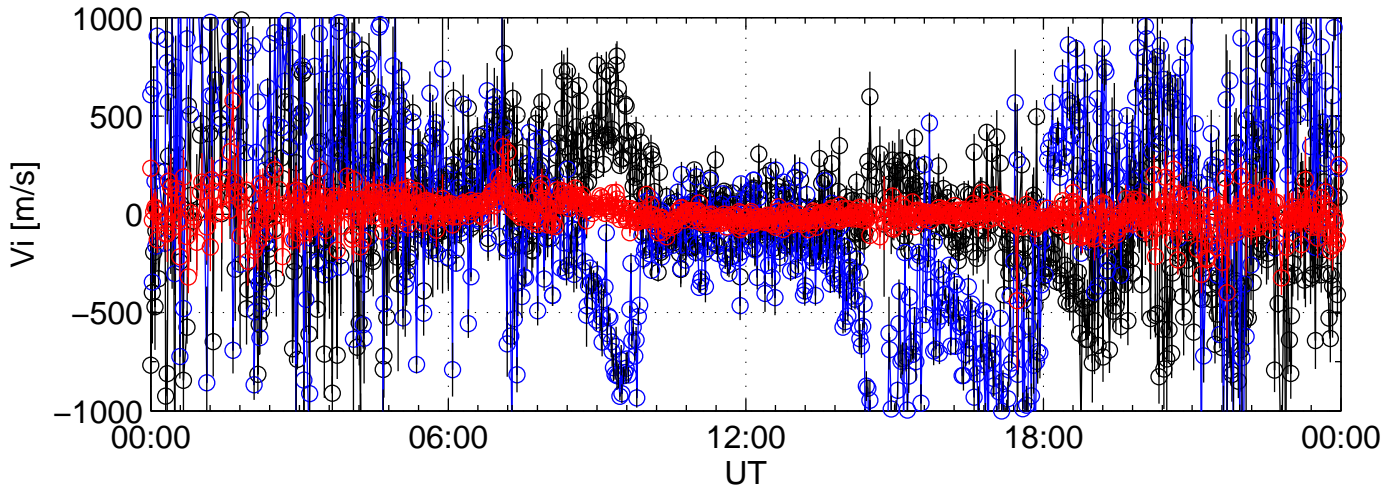

2005-09-12 kst t2pl 0000sec black:North, blue:East, red:Up

2005-09-12 kst t2pl 0000sec black:North, blue:East