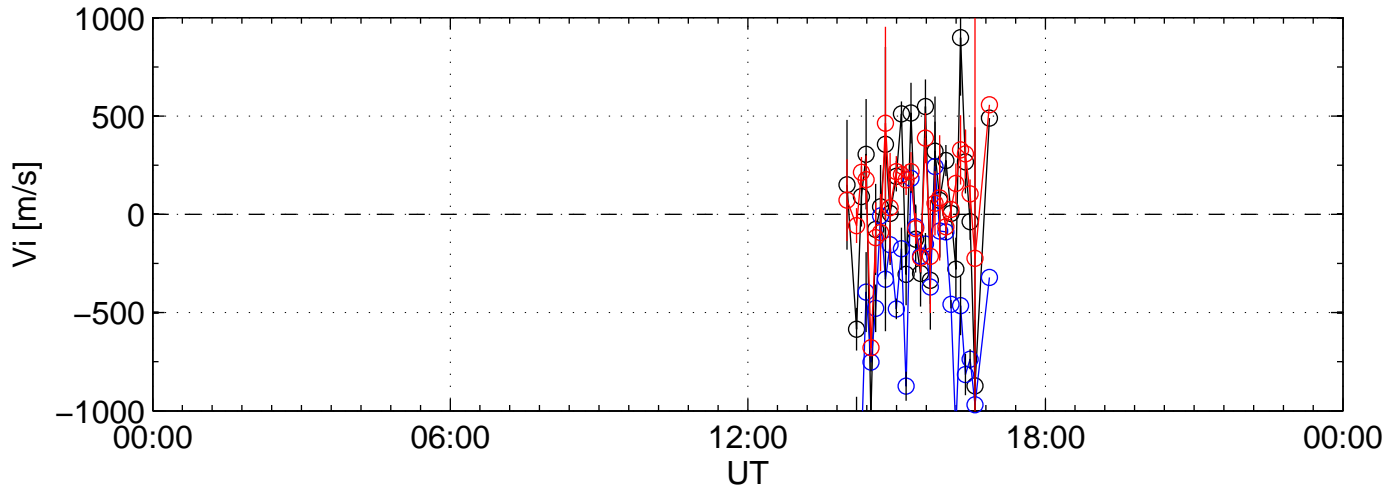

2004-12-16 kst t2pl 0000sec black:North, blue:East, red:Up

2004-12-16 kst t2pl 0000sec black:North, blue:East