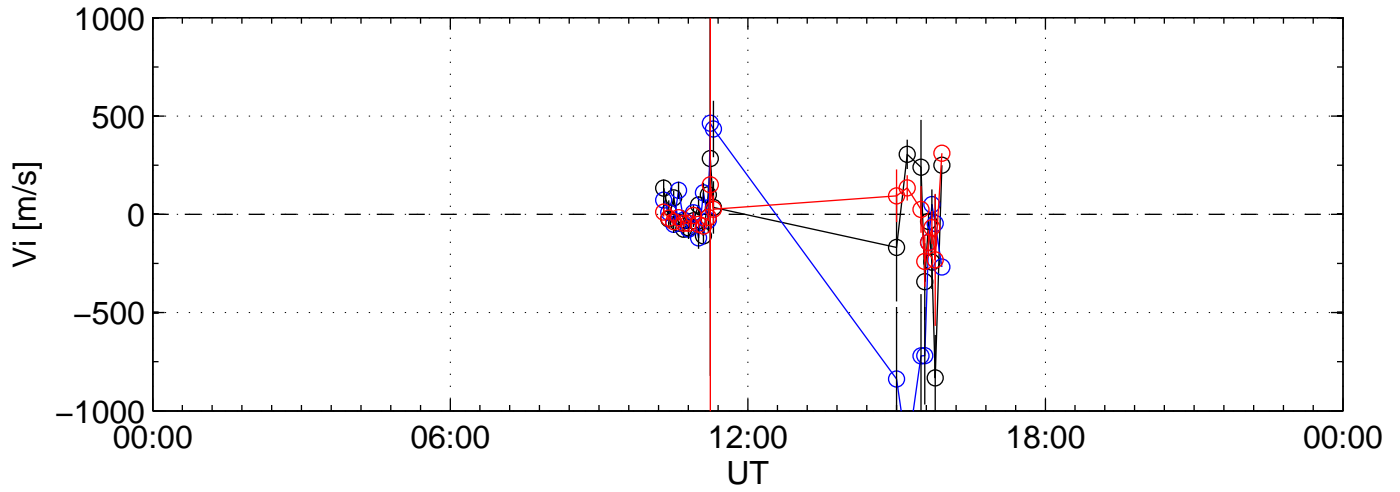

2004-12-11 kst t2pl 0000sec black:North, blue:East, red:Up

2004-12-11 kst t2pl 0000sec black:North, blue:East