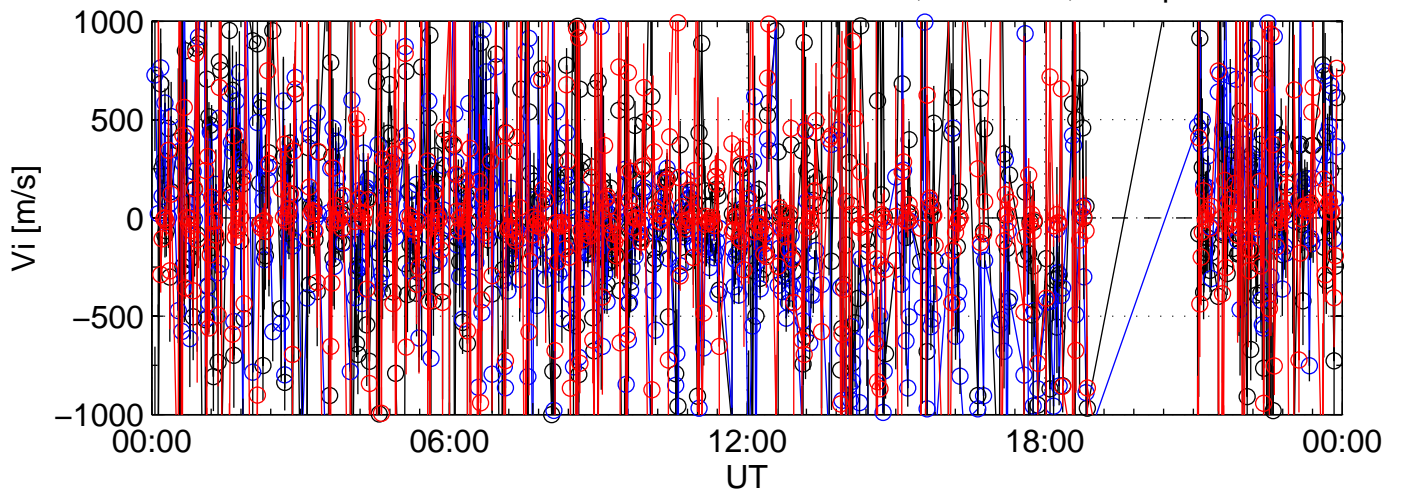

2004-12-08 kst tau1 0000sec black:North, blue:East, red:Up

2004-12-08 kst tau1 0000sec black:North, blue:East