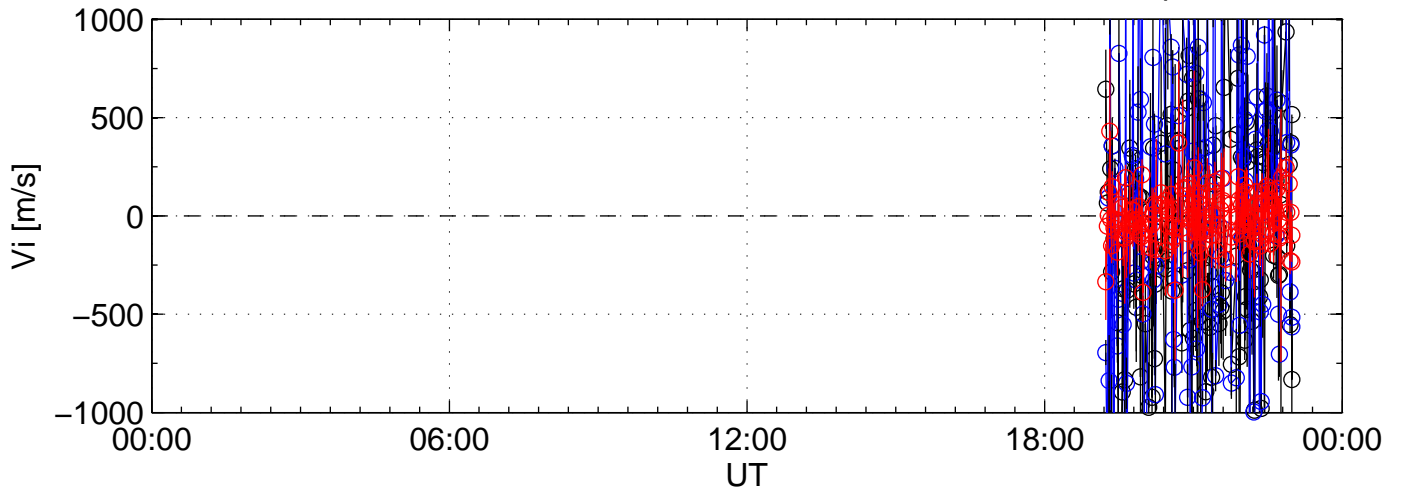

2004-10-15 kst arc1 0060sec black:North, blue:East, red:Up

2004-10-15 kst arc1 0060sec black:North, blue:East