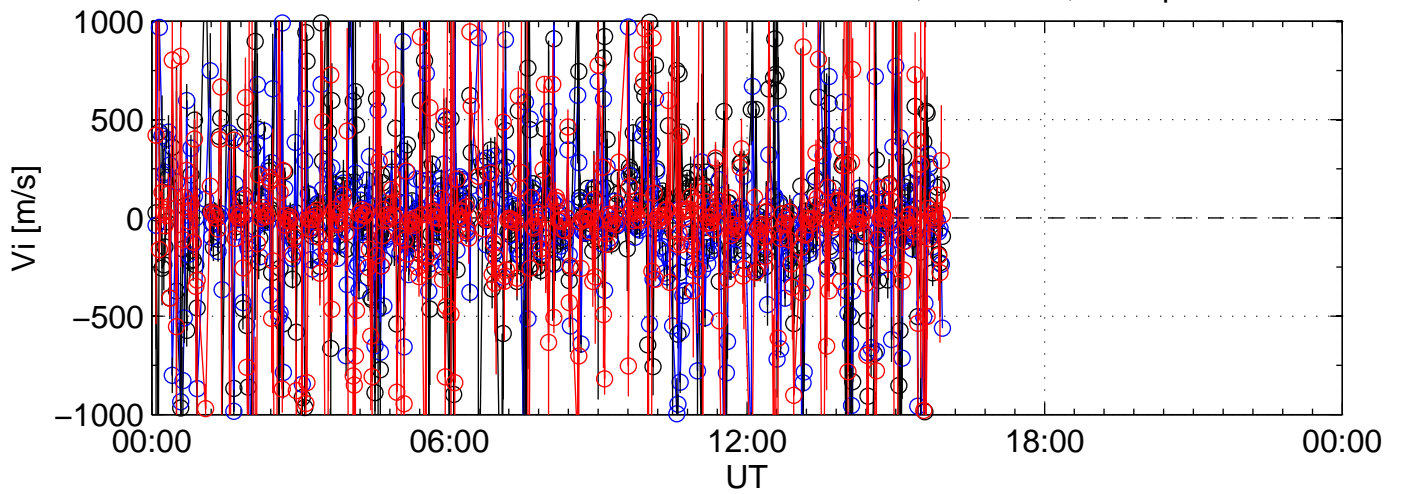

2004-05-20 kst tau1 0000sec black:North, blue:East, red:Up

2004-05-20 kst tau1 0000sec black:North, blue:East