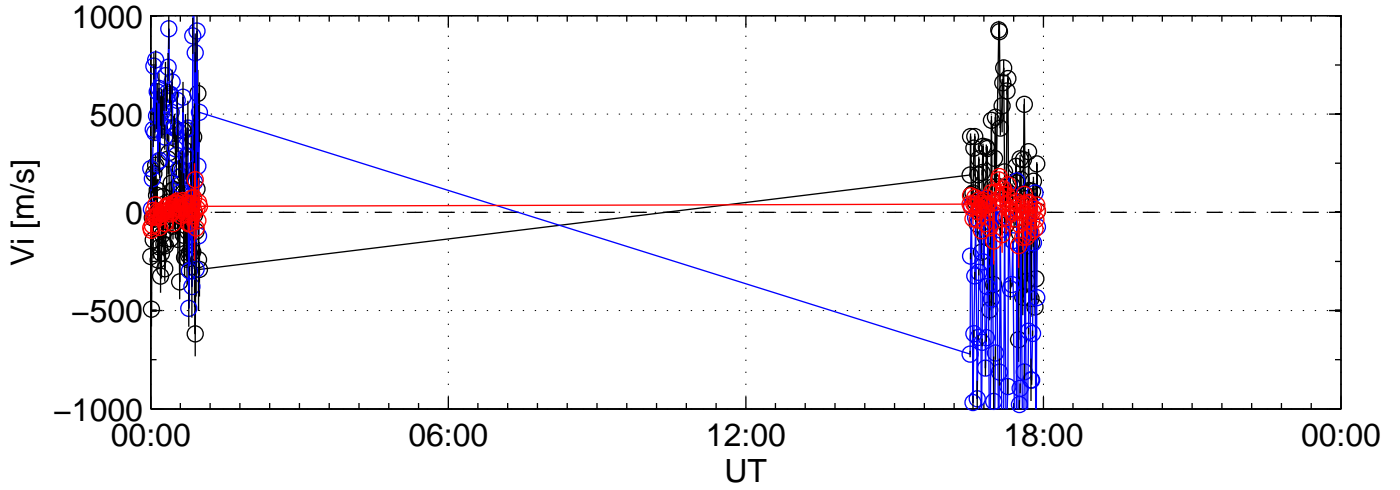

2004-02-24 kst t2pl 0060sec black:North, blue:East, red:Up

2004-02-24 kst t2pl 0060sec black:North, blue:East