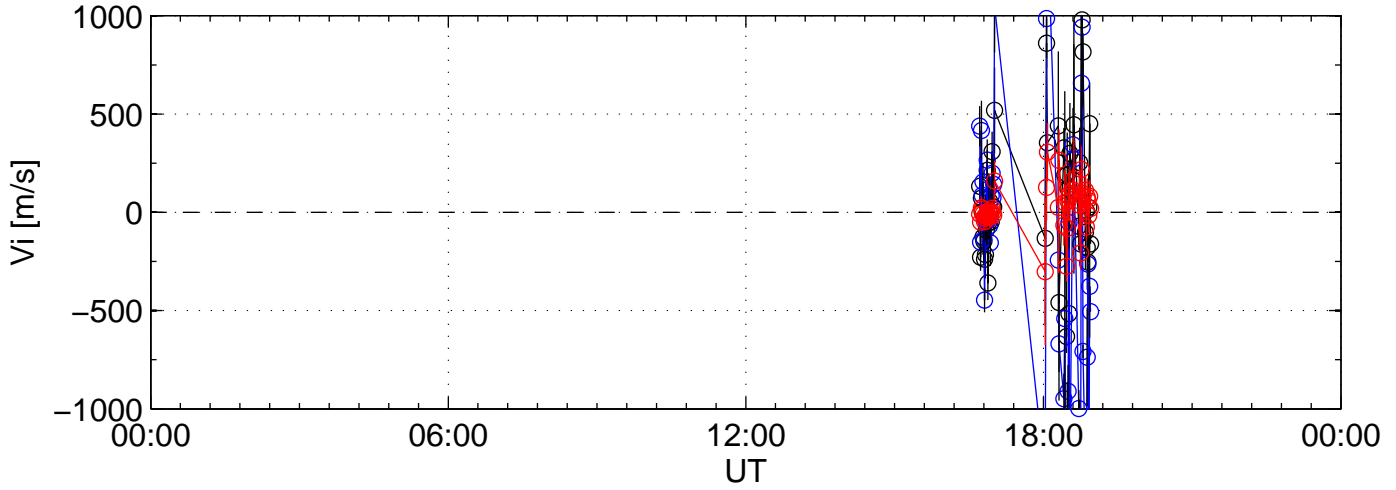

2004-02-23 kst arc1 0060sec black:North, blue:East, red:Up

2004-02-23 kst arc1 0060sec black:North, blue:East