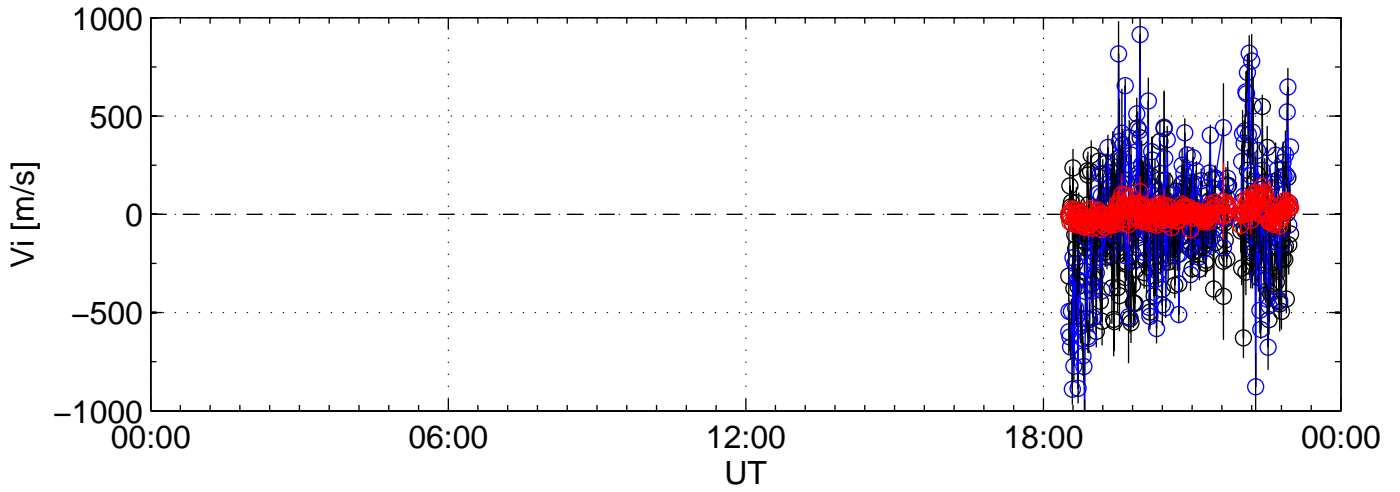

2004-02-21 kst t2pl 0060sec black:North, blue:East, red:Up

2004-02-21 kst t2pl 0060sec black:North, blue:East