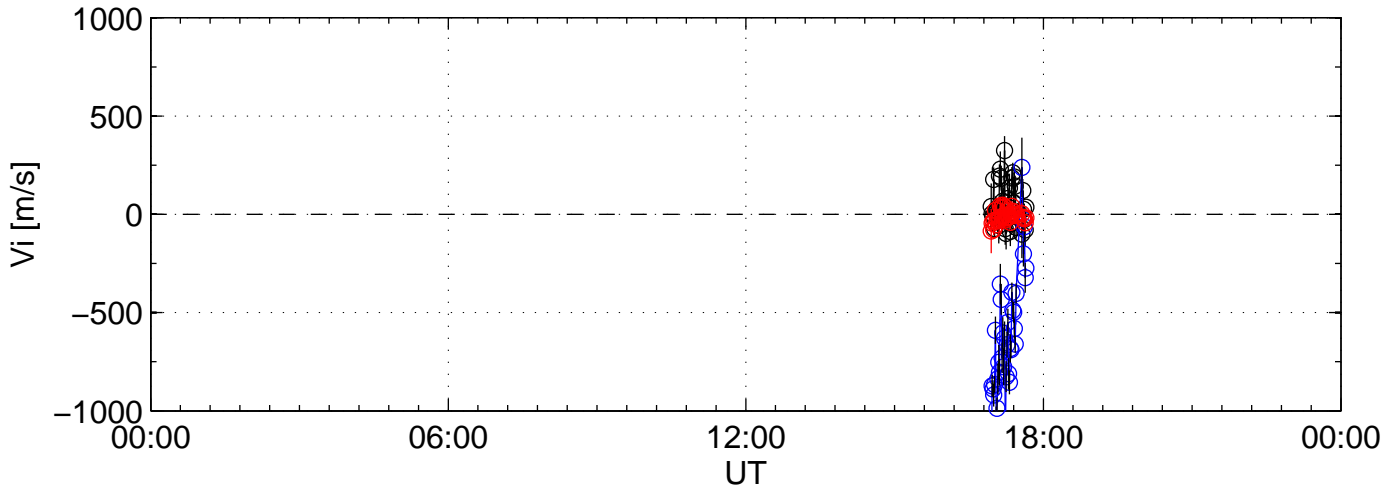

2004-02-18 kst t2pl 0060sec black:North, blue:East, red:Up

2004-02-18 kst t2pl 0060sec black:North, blue:East