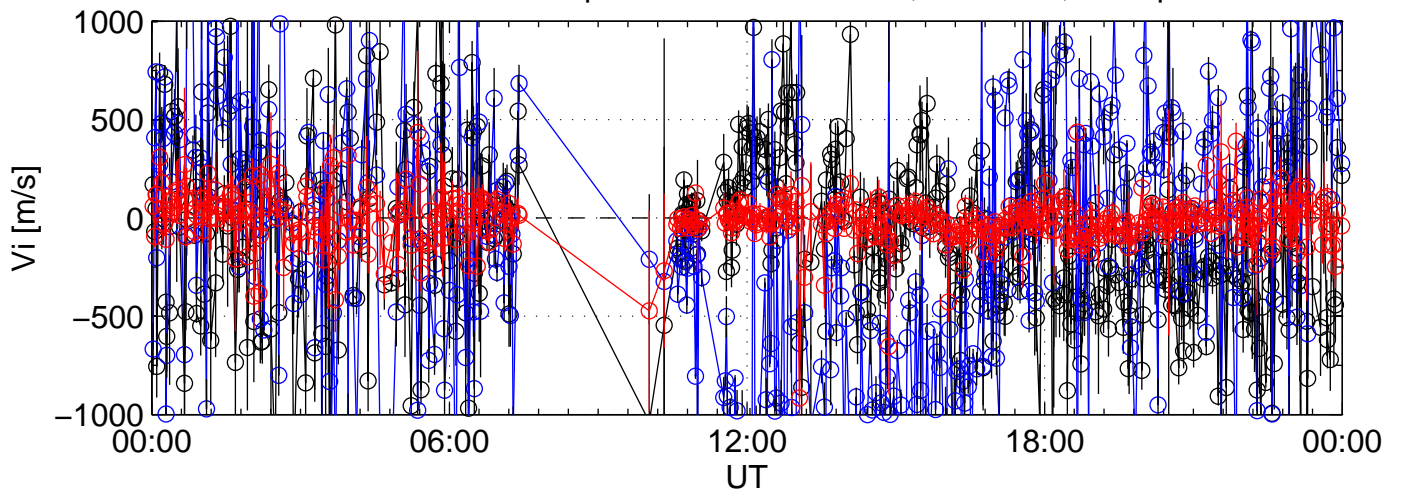

2003-11-13 kst t2pl 0000sec black:North, blue:East, red:Up

2003-11-13 kst t2pl 0000sec black:North, blue:East