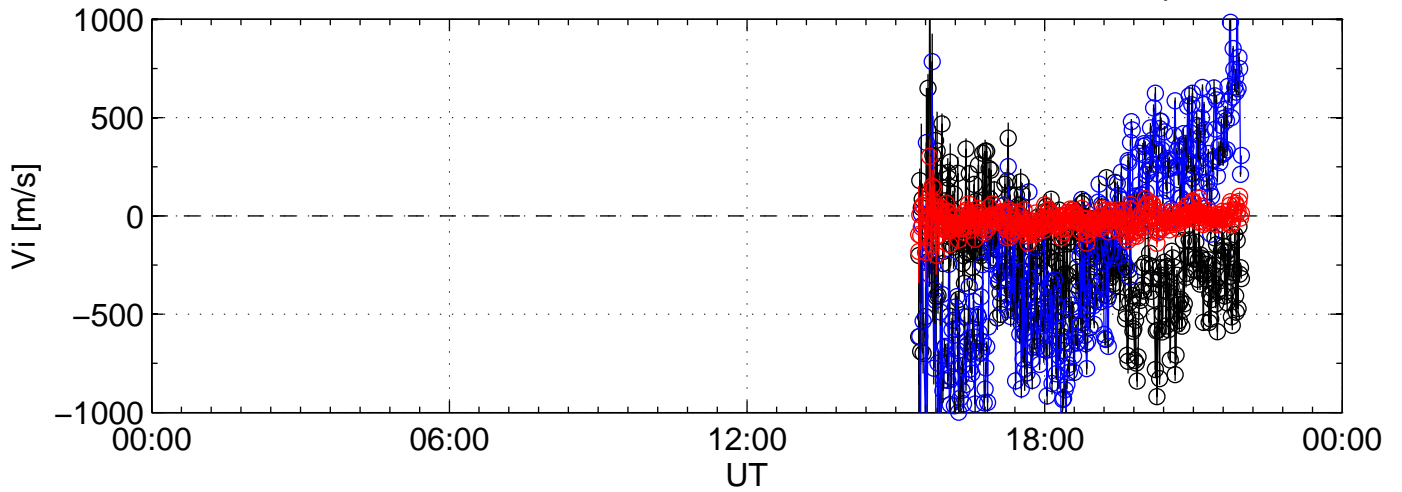

2003-01-29 kst tau2 0060sec black:North, blue:East, red:Up

2003-01-29 kst tau2 0060sec black:North, blue:East