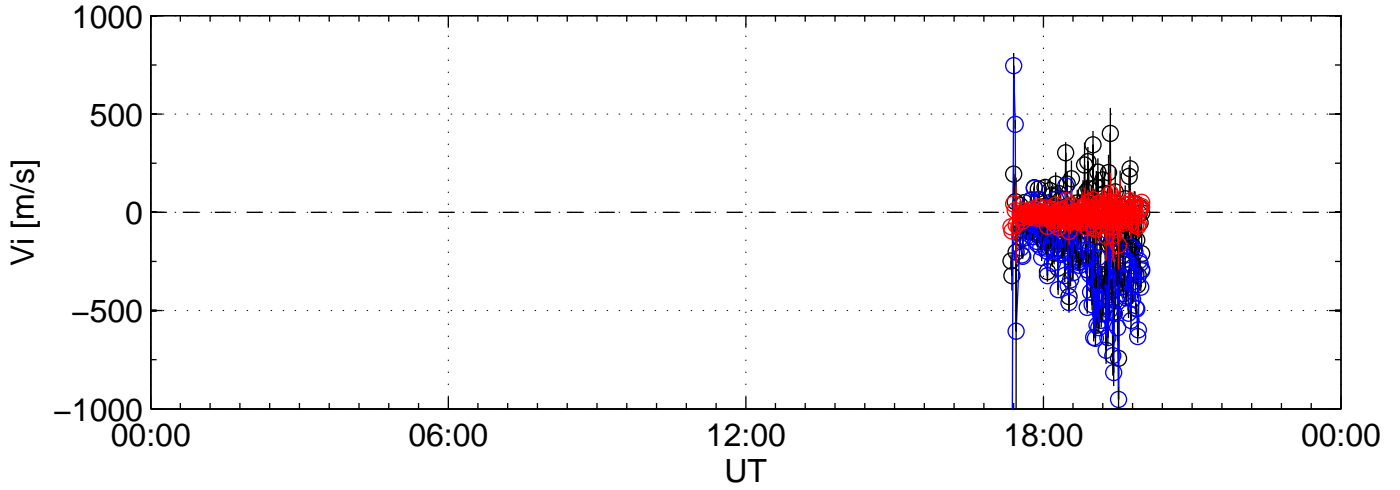

2002-09-27 kst cp1l 0060sec black:North, blue:East, red:Up

2002-09-27 kst cp1l 0060sec black:North, blue:East