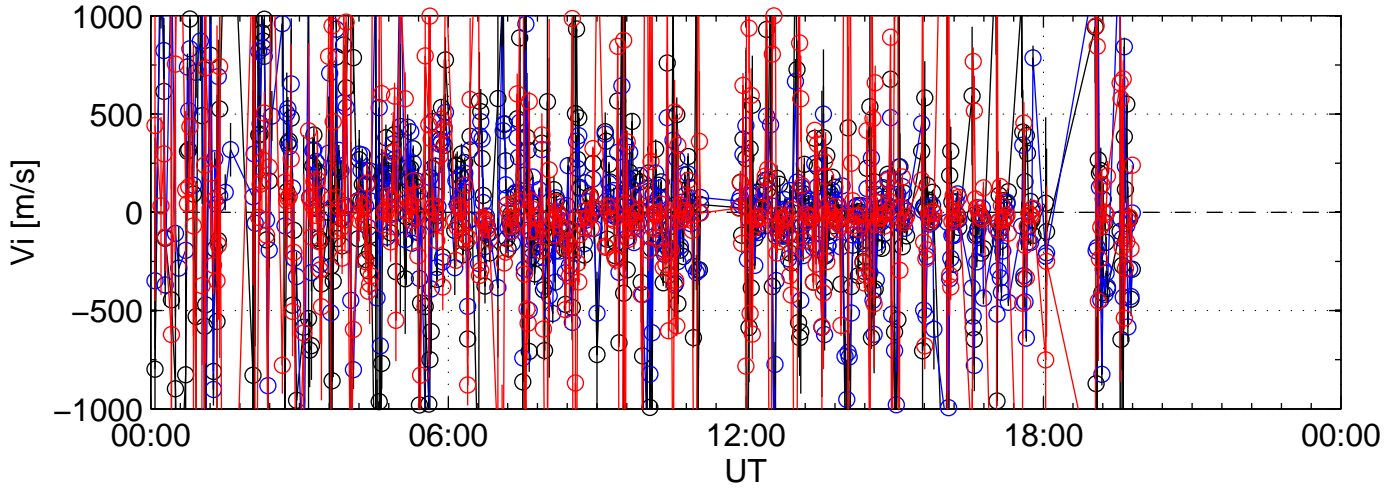

2002-04-16 kst tau3 0000sec black:North, blue:East, red:Up

2002-04-16 kst tau3 0000sec black:North, blue:East