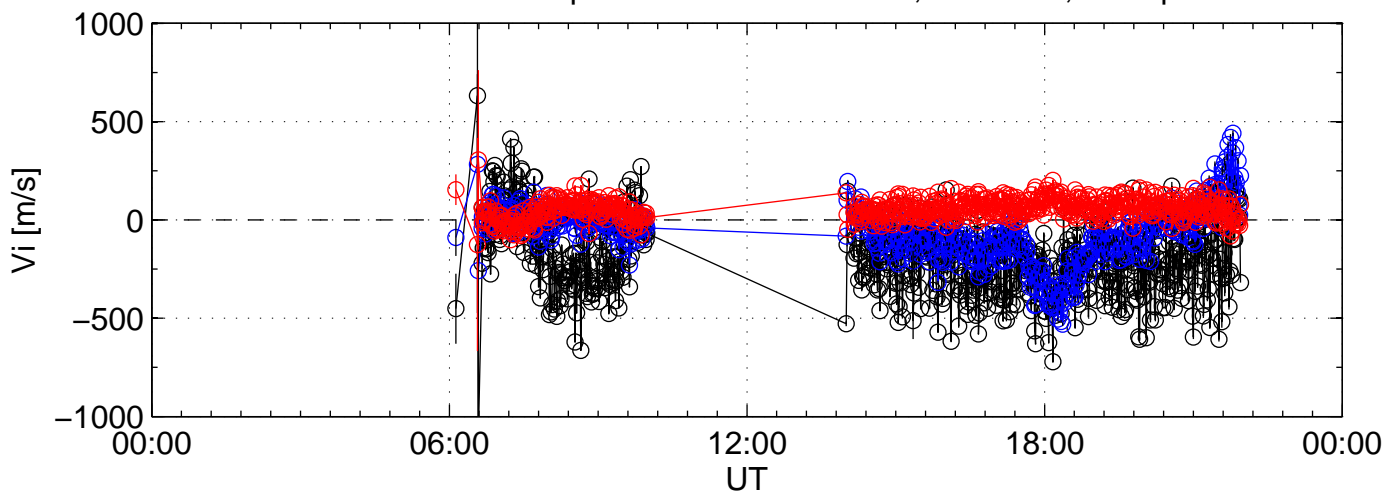

2001-05-02 kst cp1l 0060sec black:North, blue:East, red:Up

2001-05-02 kst cp1l 0060sec black:North, blue:East