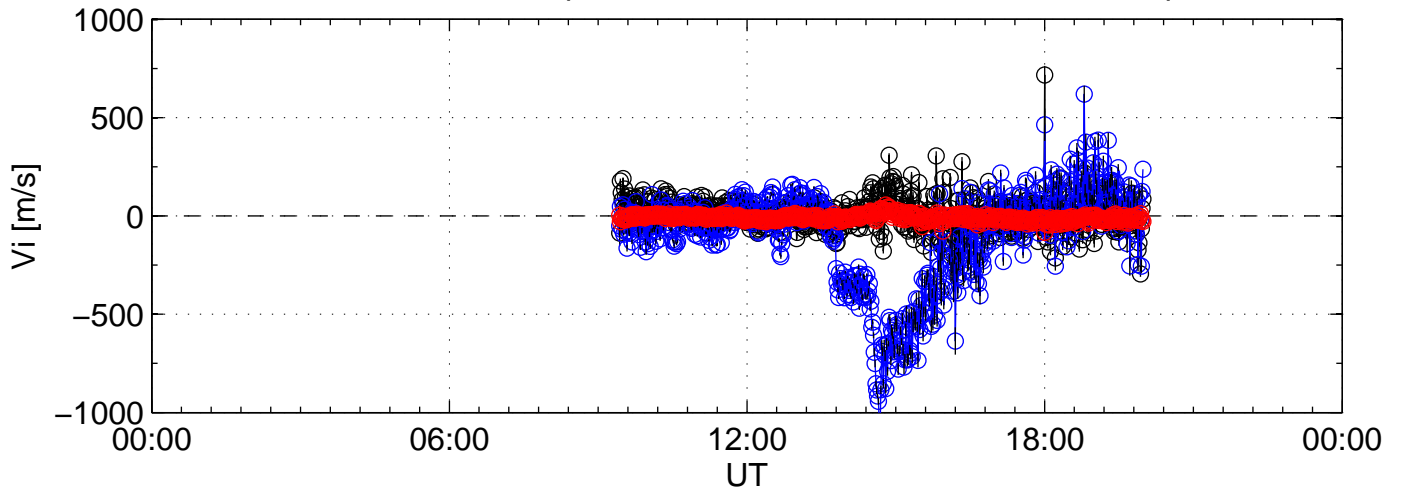

1996-03-06 kst cp1k 0060sec black:North, blue:East, red:Up

1996-03-06 kst cp1k 0060sec black:North, blue:East