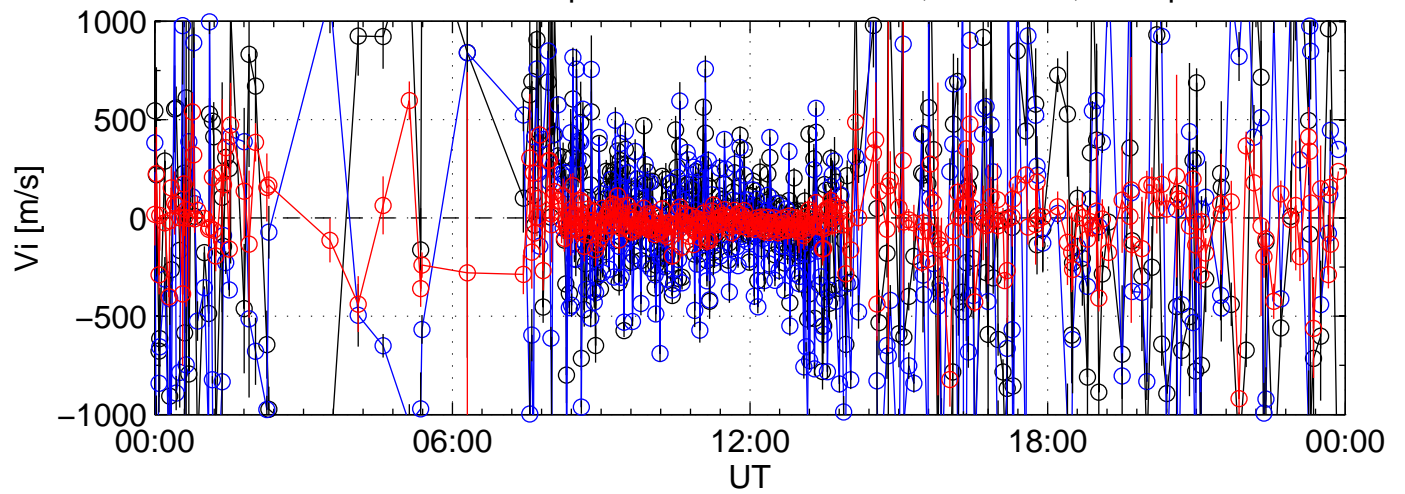

1995-12-20 kst cp1k 0000sec black:North, blue:East, red:Up

1995-12-20 kst cp1k 0000sec black:North, blue:East