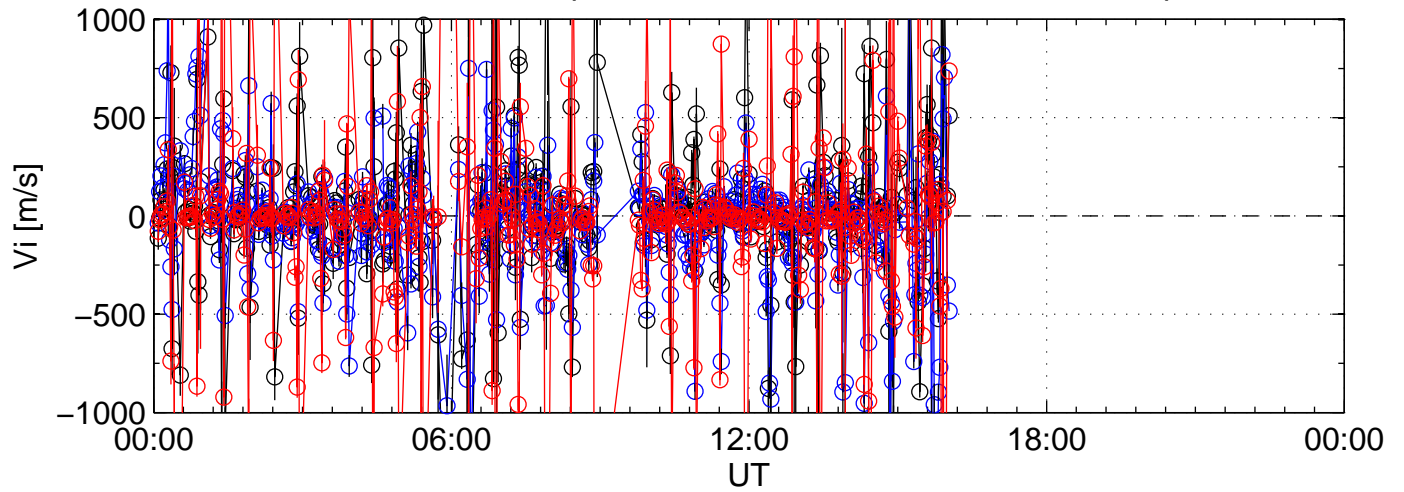

1995-11-22 kst cp3f 0000sec black:North, blue:East, red:Up

1995-11-22 kst cp3f 0000sec black:North, blue:East