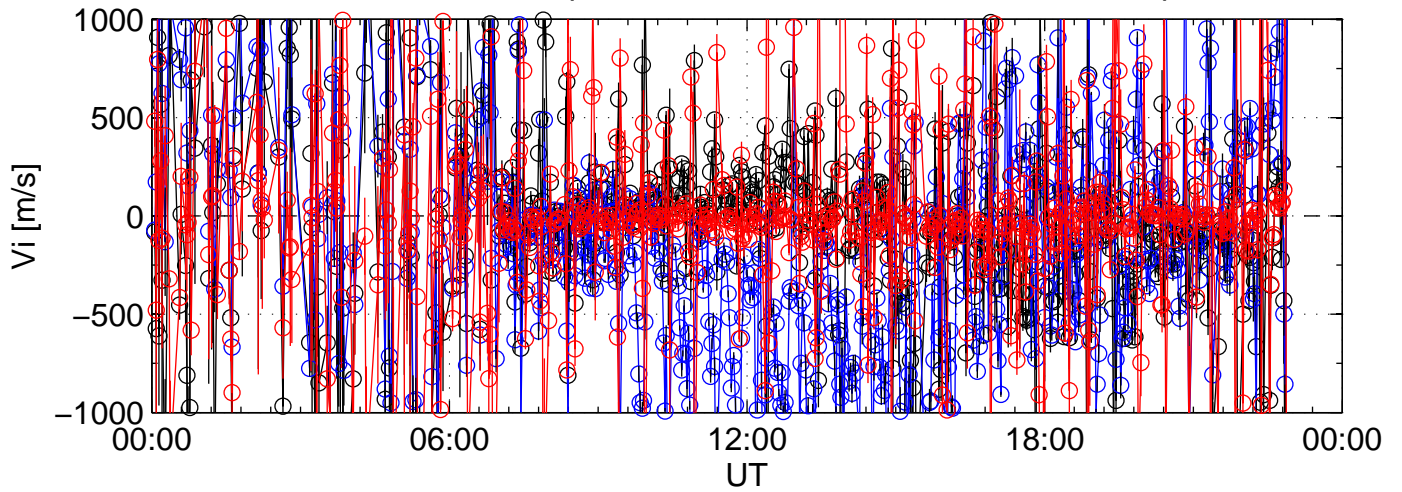

1994-02-09 kst cp3f 0000sec black:North, blue:East, red:Up

1994-02-09 kst cp3f 0000sec black:North, blue:East