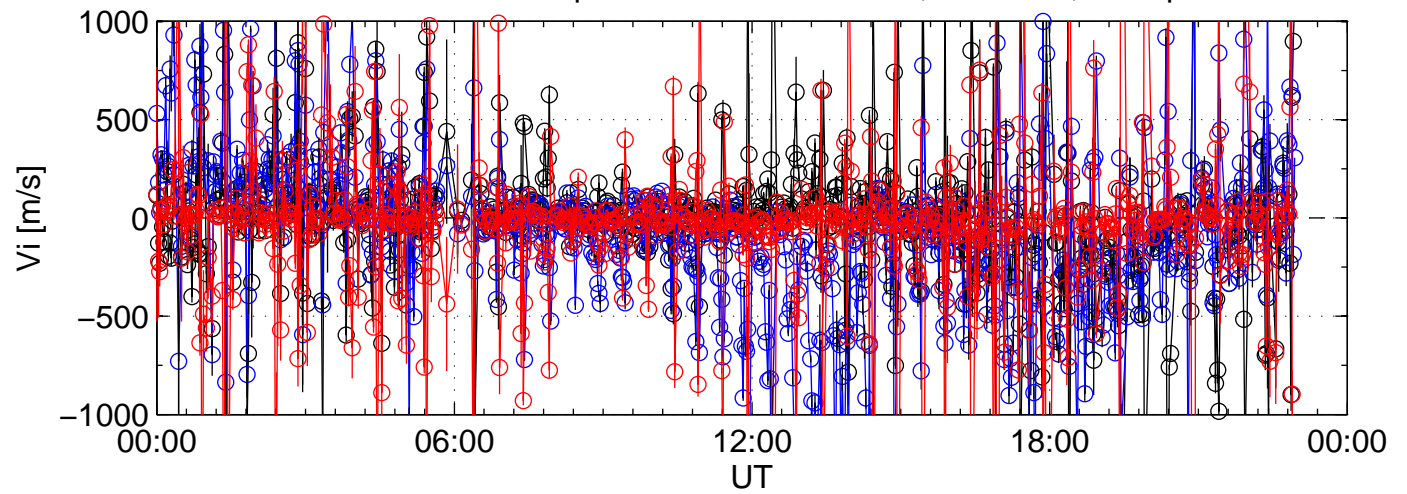

1993-11-10 kst cp3f 0000sec black:North, blue:East, red:Up

1993-11-10 kst cp3f 0000sec black:North, blue:East