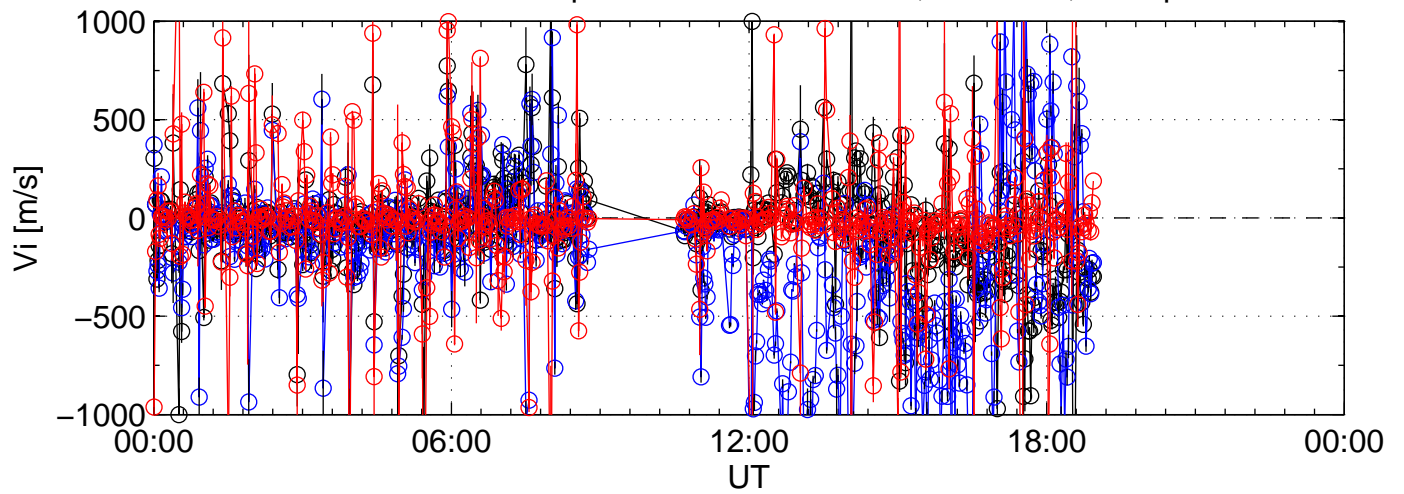

1992-12-17 kst cp3f 0000sec black:North, blue:East, red:Up

1992-12-17 kst cp3f 0000sec black:North, blue:East