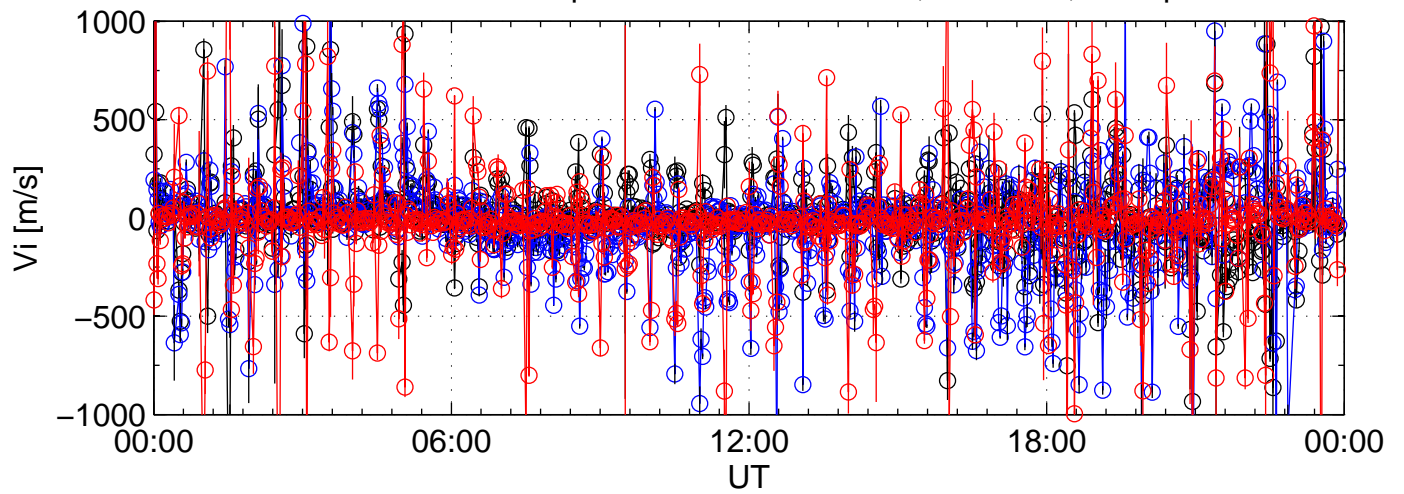

1992-12-16 kst cp3f 0000sec black:North, blue:East, red:Up

1992-12-16 kst cp3f 0000sec black:North, blue:East