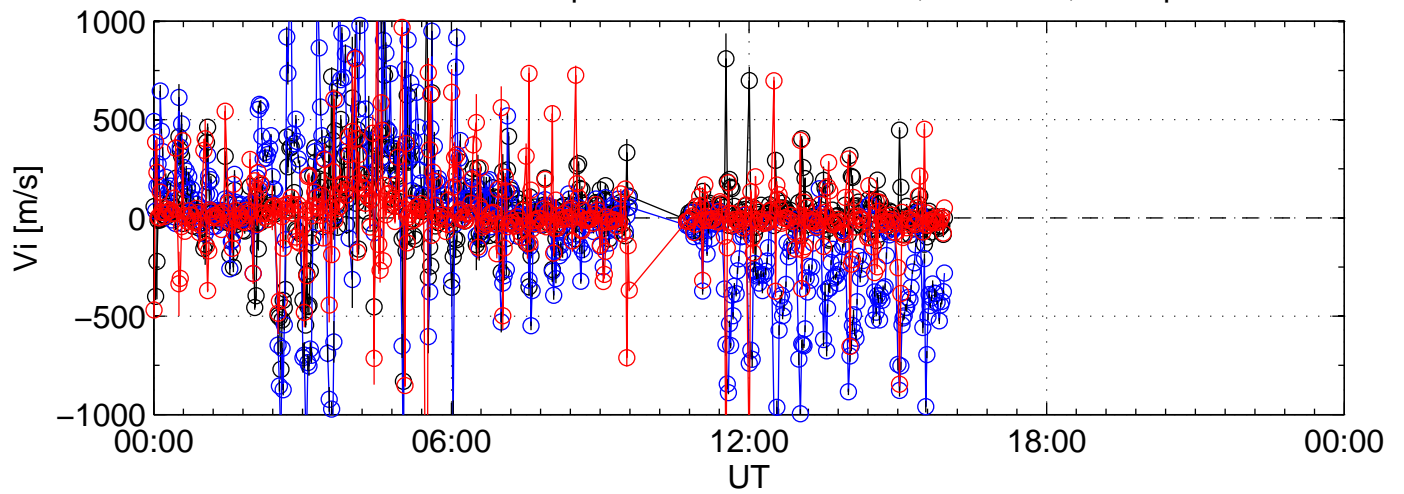

1992-06-24 kst cp3f 0000sec black:North, blue:East, red:Up

1992-06-24 kst cp3f 0000sec black:North, blue:East