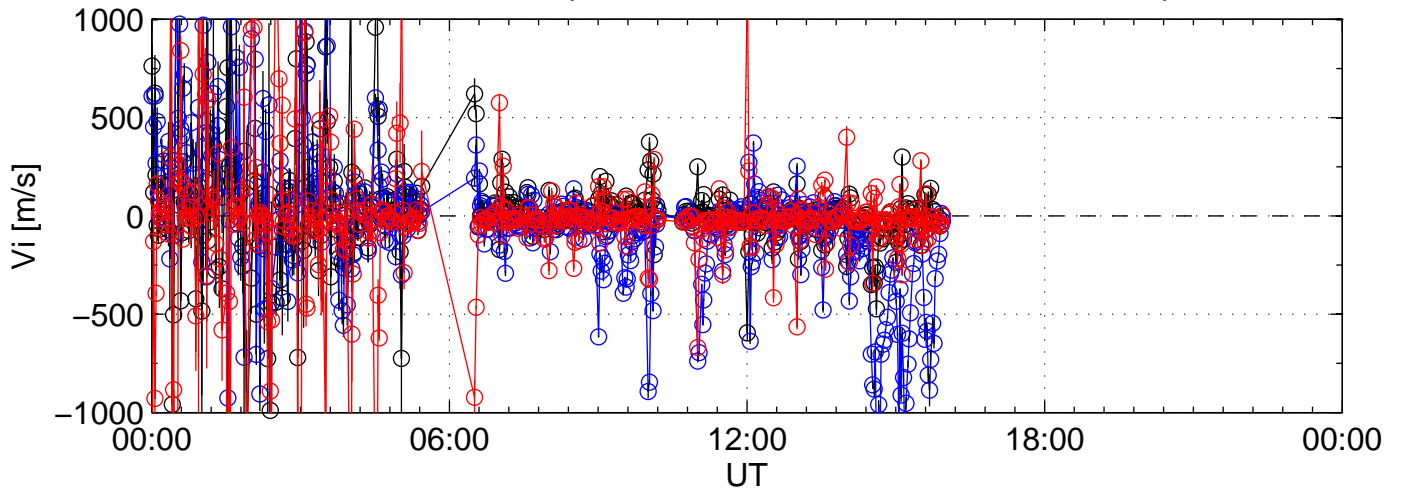

1992-02-14 kst cp3f 0000sec black:North, blue:East, red:Up

1992-02-14 kst cp3f 0000sec black:North, blue:East