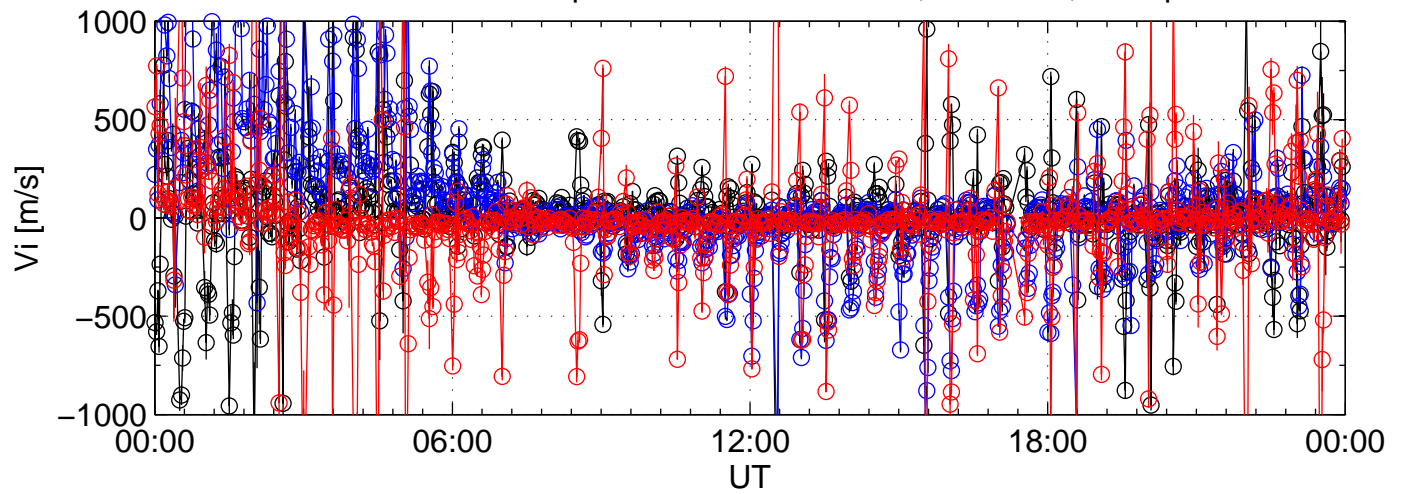

1991-03-18 kst cp3f 0000sec black:North, blue:East, red:Up

1991-03-18 kst cp3f 0000sec black:North, blue:East