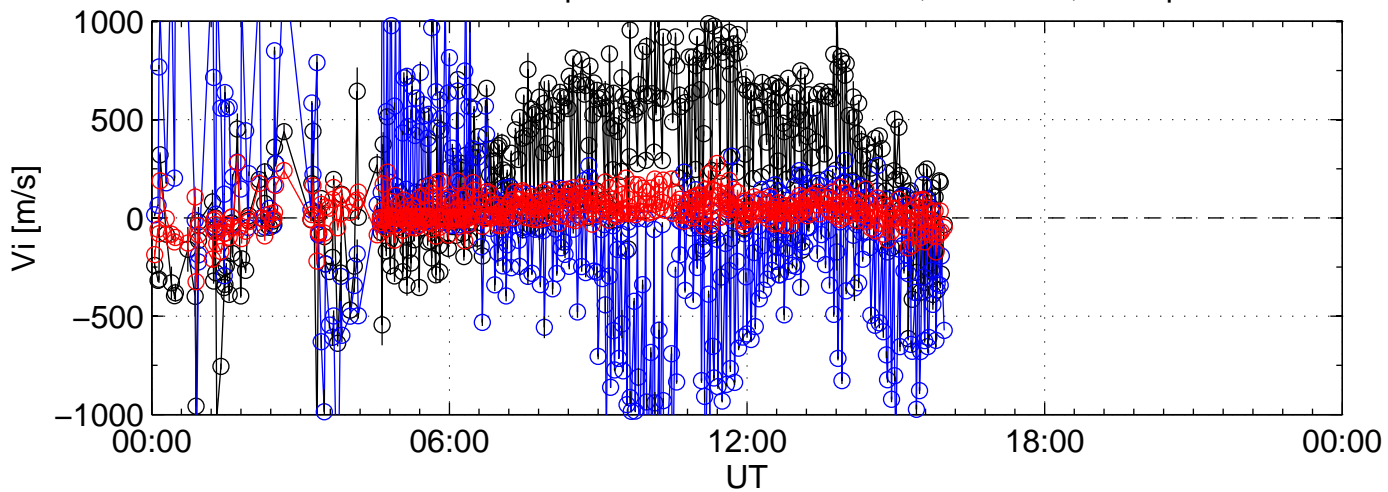

1990-04-10 kst cp1h 0060sec black:North, blue:East, red:Up

1990-04-10 kst cp1h 0060sec black:North, blue:East