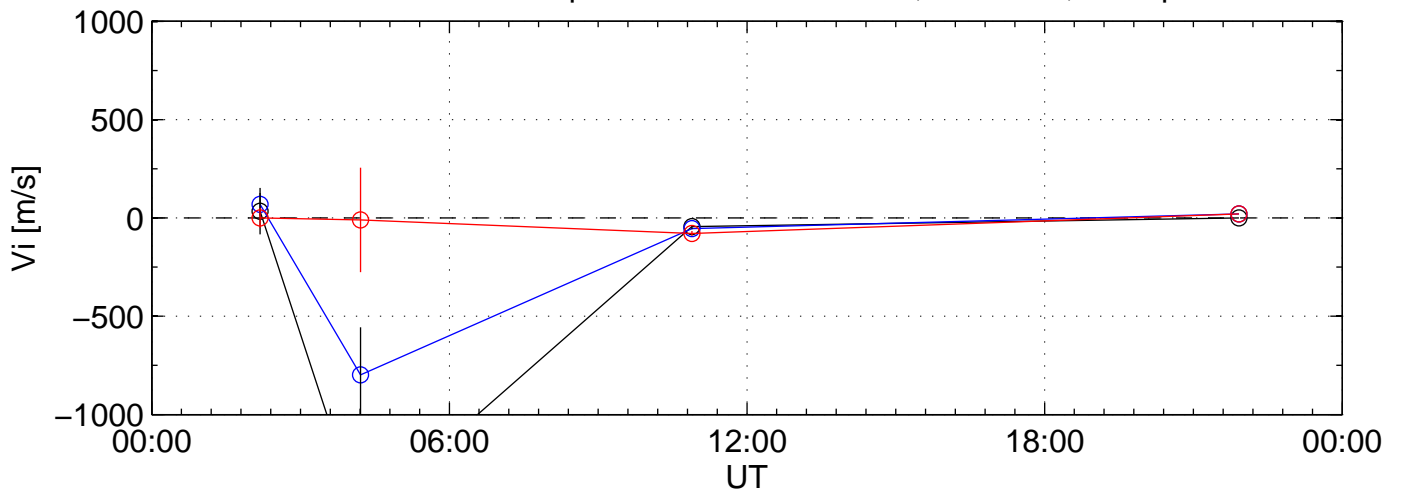

1988-07-14 kst cp3f 0000sec black:North, blue:East, red:Up

1988-07-14 kst cp3f 0000sec black:North, blue:East