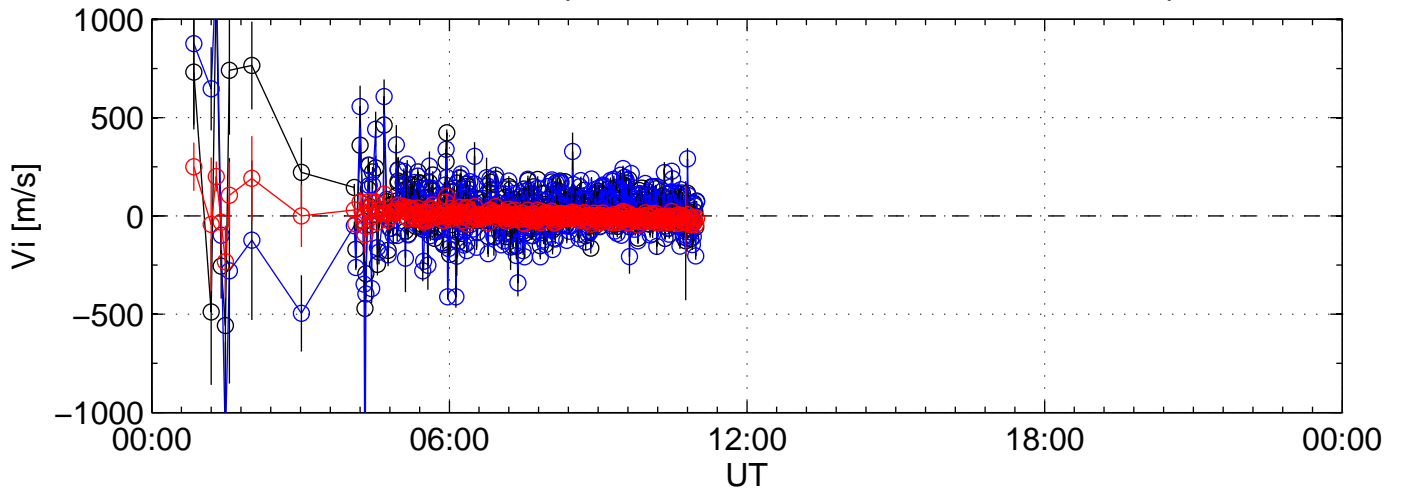

1986-09-11 kst cp1h 0060sec black:North, blue:East, red:Up

1986-09-11 kst cp1h 0060sec black:North, blue:East